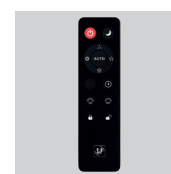

Air quality indicator

Remote control